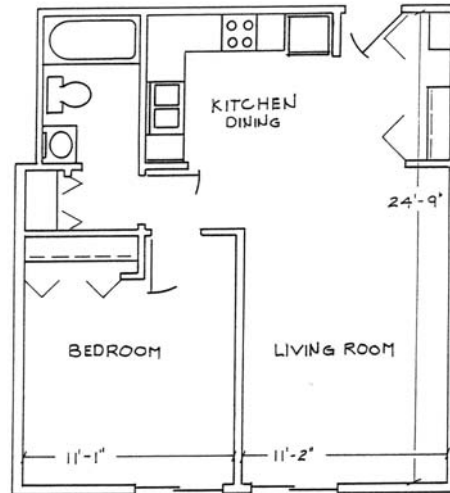

John Kuester Manor

310 Osage, Wauconda, IL 60084
224-338-0935

Sample Floor Plan

John Kuester Manor is a near-elderly public housing community for residents 55 years old and older located in Wauconda, Illinois and comprises 1 bedroom rental units. It is located close to shopping and the library. Township transportation is available for shopping and medical appointments.

Unit Amenities:

Stove
Refrigerator
Air Conditioner
Cable Ready

Property Features

On site parking
On site laundry
Inside mailboxes
Intercom System/Security Building
Resident Activities
Lovely Community Room w/fireplace
Patio
3 Story Building with Elevator