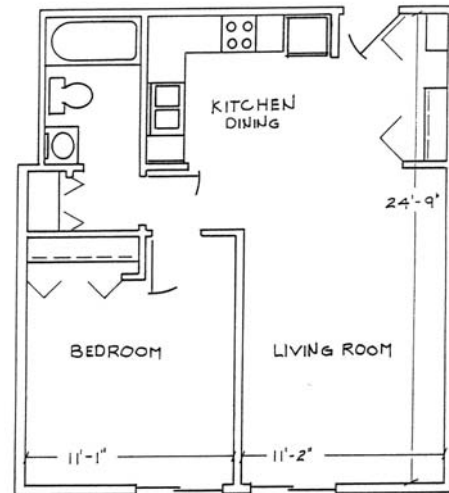

# Hawley Manor

**22 & 42 Hawley, Grayslake, IL 60030  
224-656-6453**

**Sample Floor Plan**

Hawley Manor is a near-elderly public housing community for residents 55 years old and older located in downtown Grayslake, Illinois and comprises 1 and 2 bedroom rental units. Many shops and businesses are within walking distance.